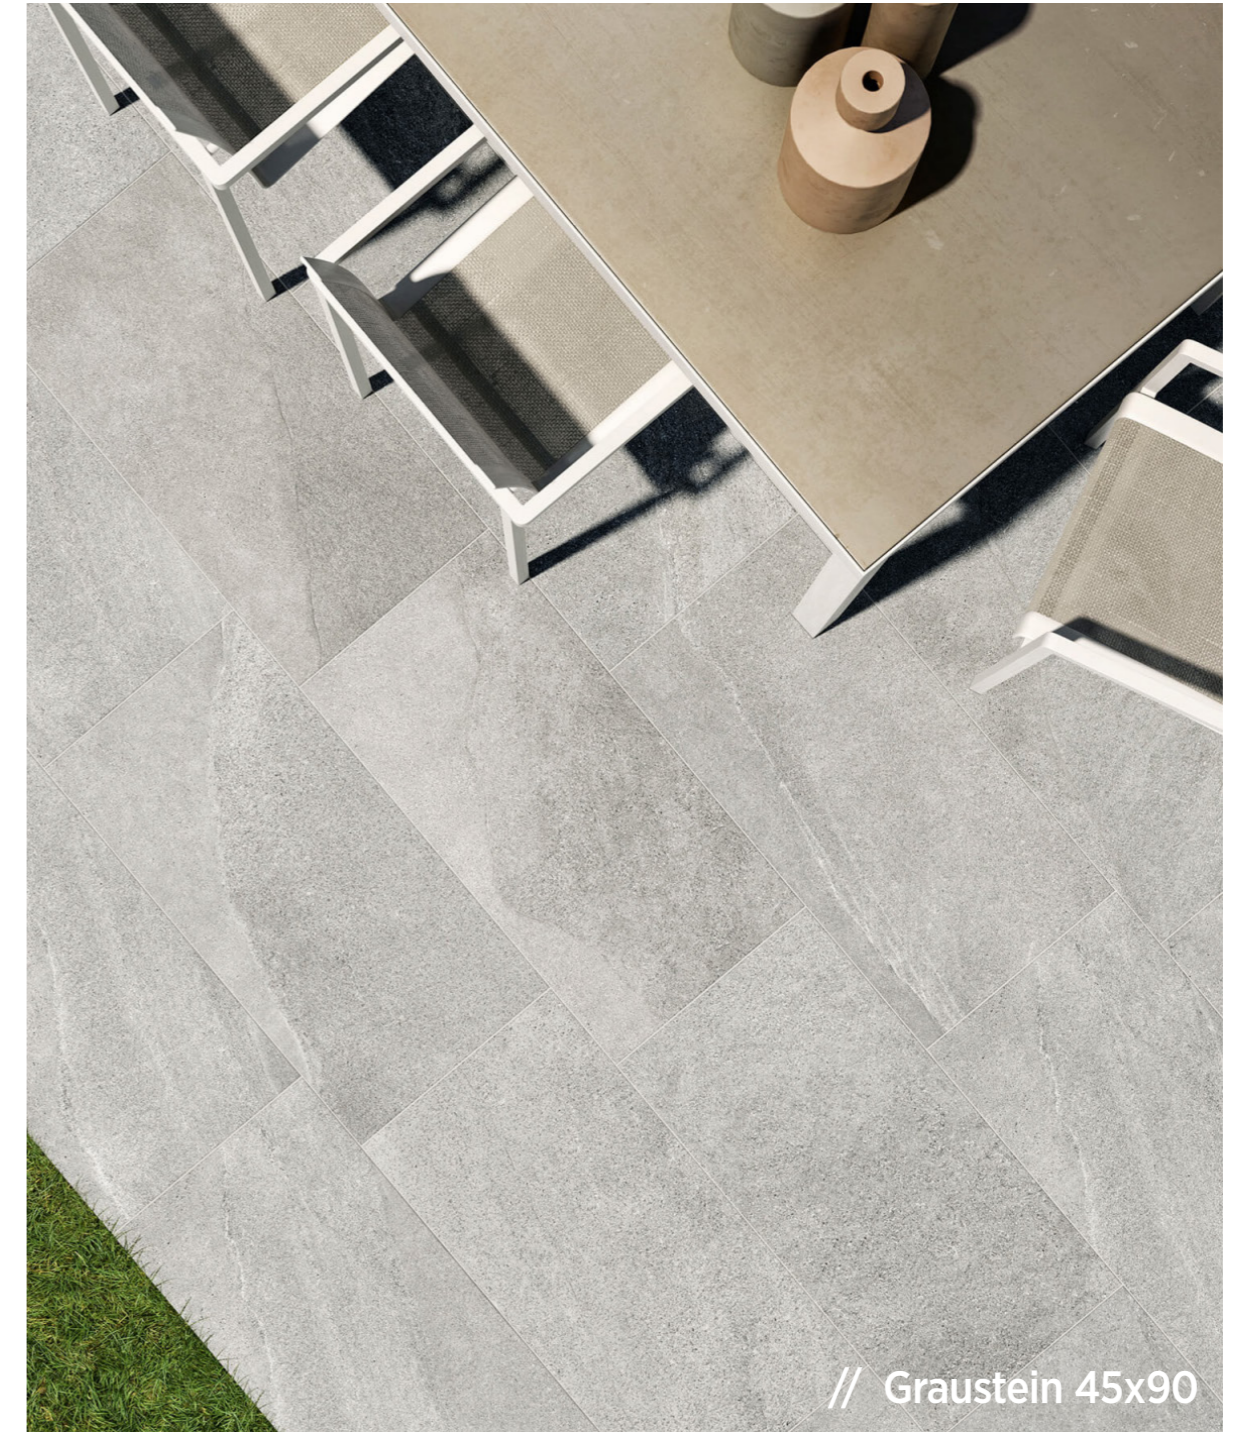

# CCS 20

CERAMIC FLOOR TILES / 20mm

// CCS 20 Full Shadow 60x60

// Slab Coke 60x60

// Graustein 45x90

// Slab Coke 45x90

// Full Fossil 60x60

### SIZES

Graustein  
Slab Khaki  
Slab Coke

Full Fossil

Pierre Bleue

Slab Khaki

Full Shadow

Graustein

Slab Coke