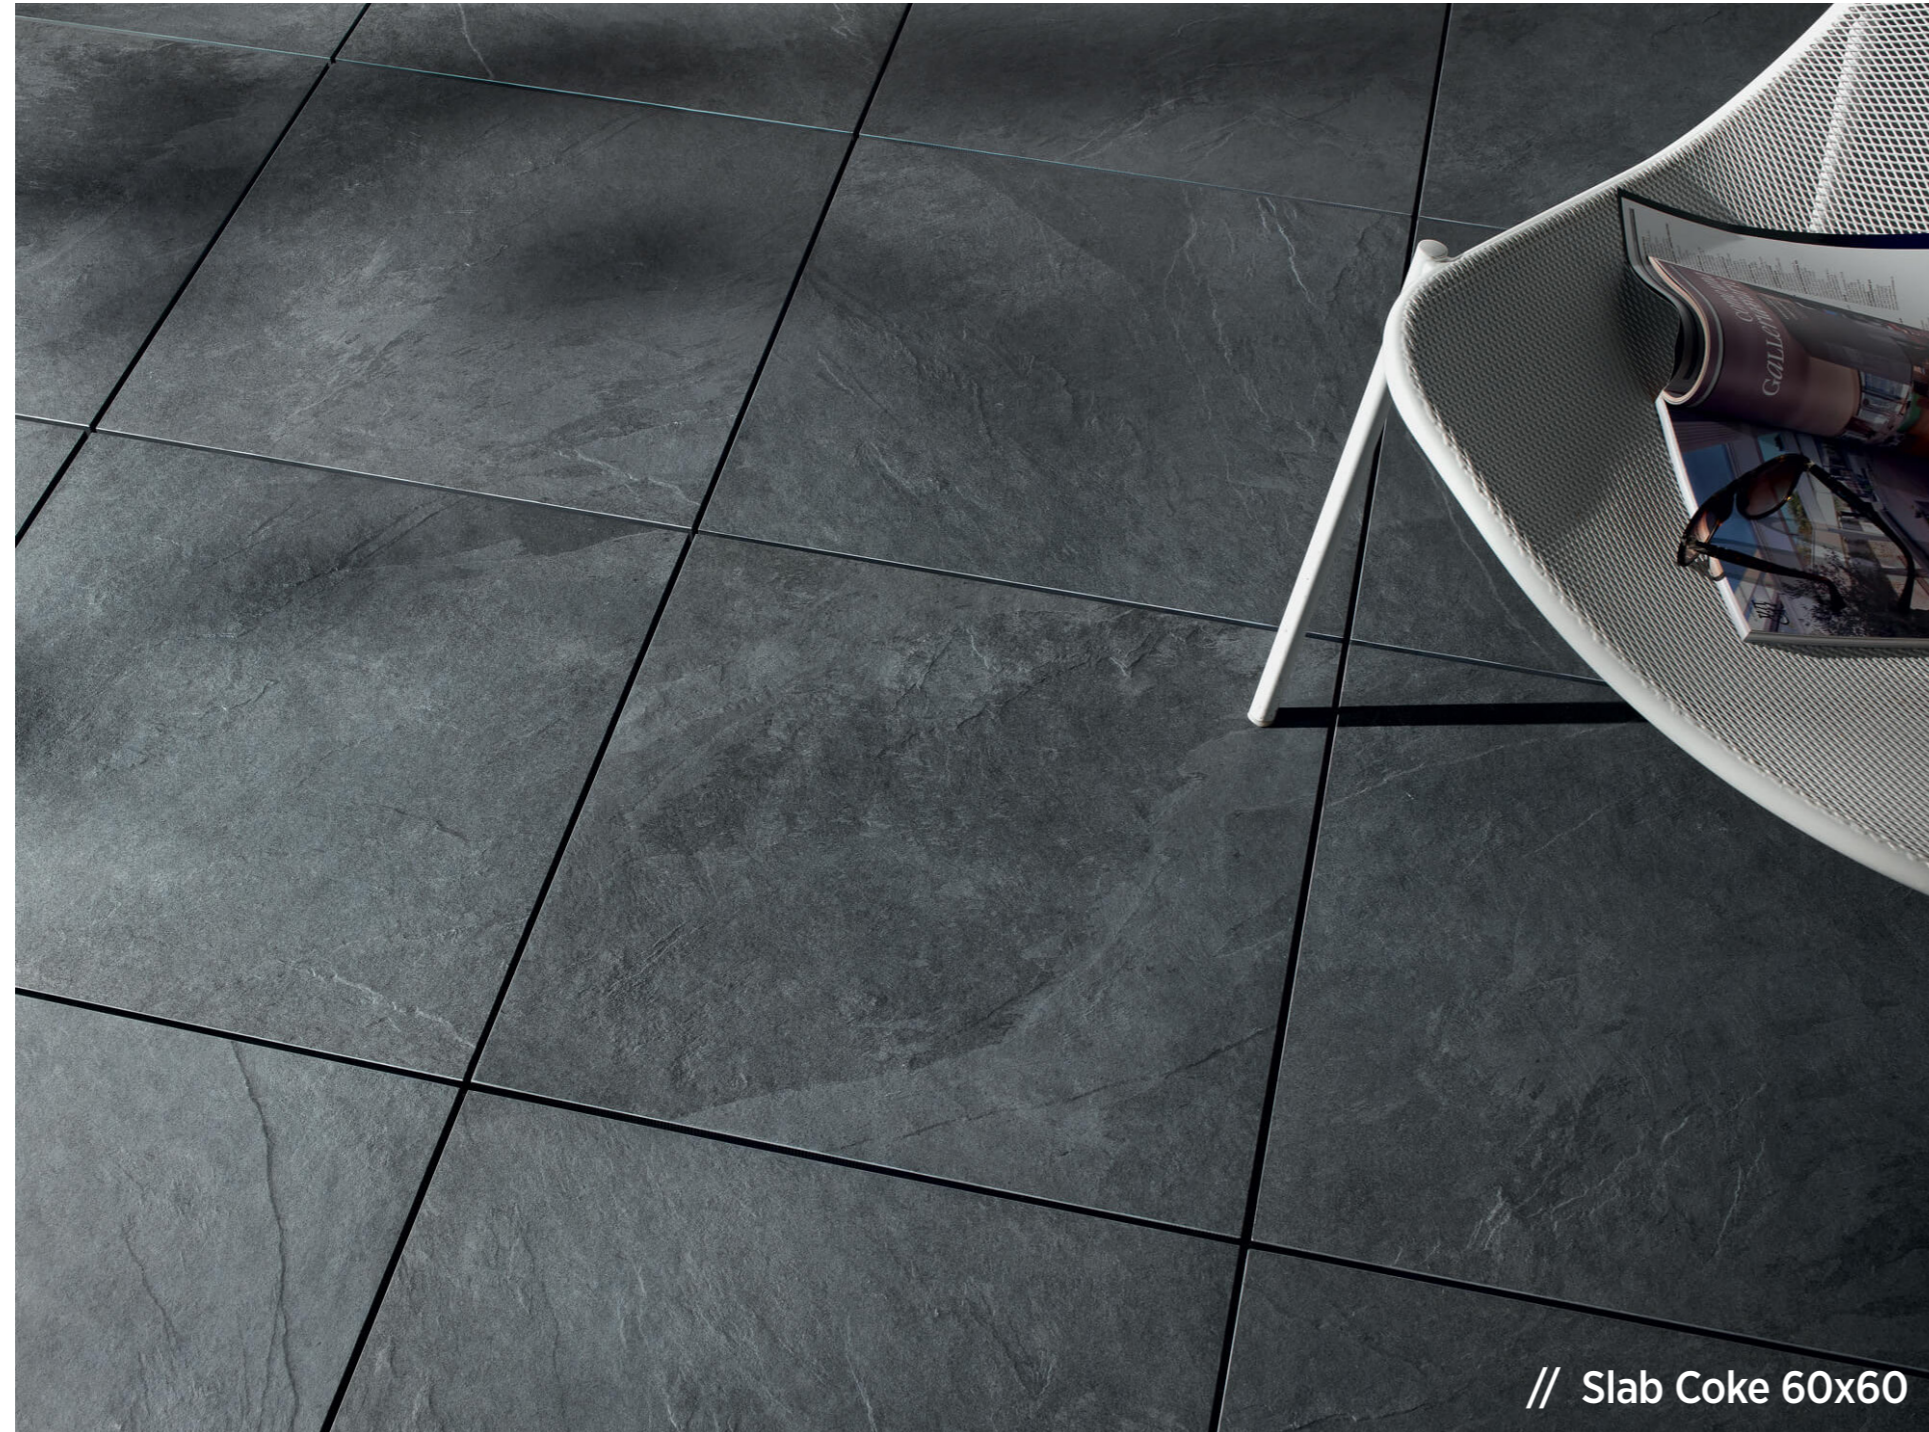

# CCS 20

CERAMIC FLOOR TILES / 20mm

// CCS 20 Full Shadow 60x60

// Slab Coke 60x60

// Graustein 45x90

// Slab Coke 45x90

// Full Fossil 60x60

### SIZES

Graustein  
Slab Khaki  
Slab Coke

Full Fossil

Pierre Bleue

Slab Khaki

Full Shadow

Graustein

Slab Coke